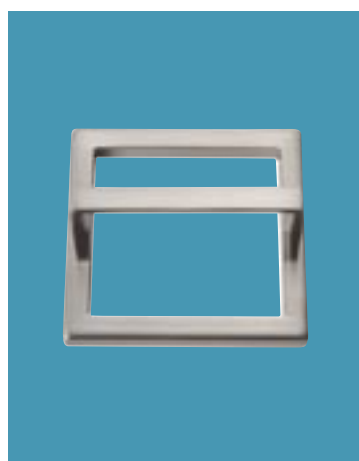

tableau

Creative freedom, Atlas style

atlas
HOMEWARES
...because style matters